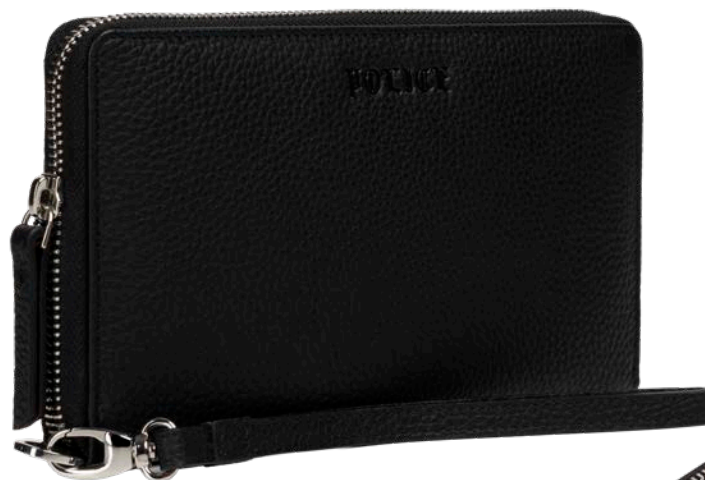

COMPOSITION
100% CALF LEATHER

LEO

PLMA00089M
21x11